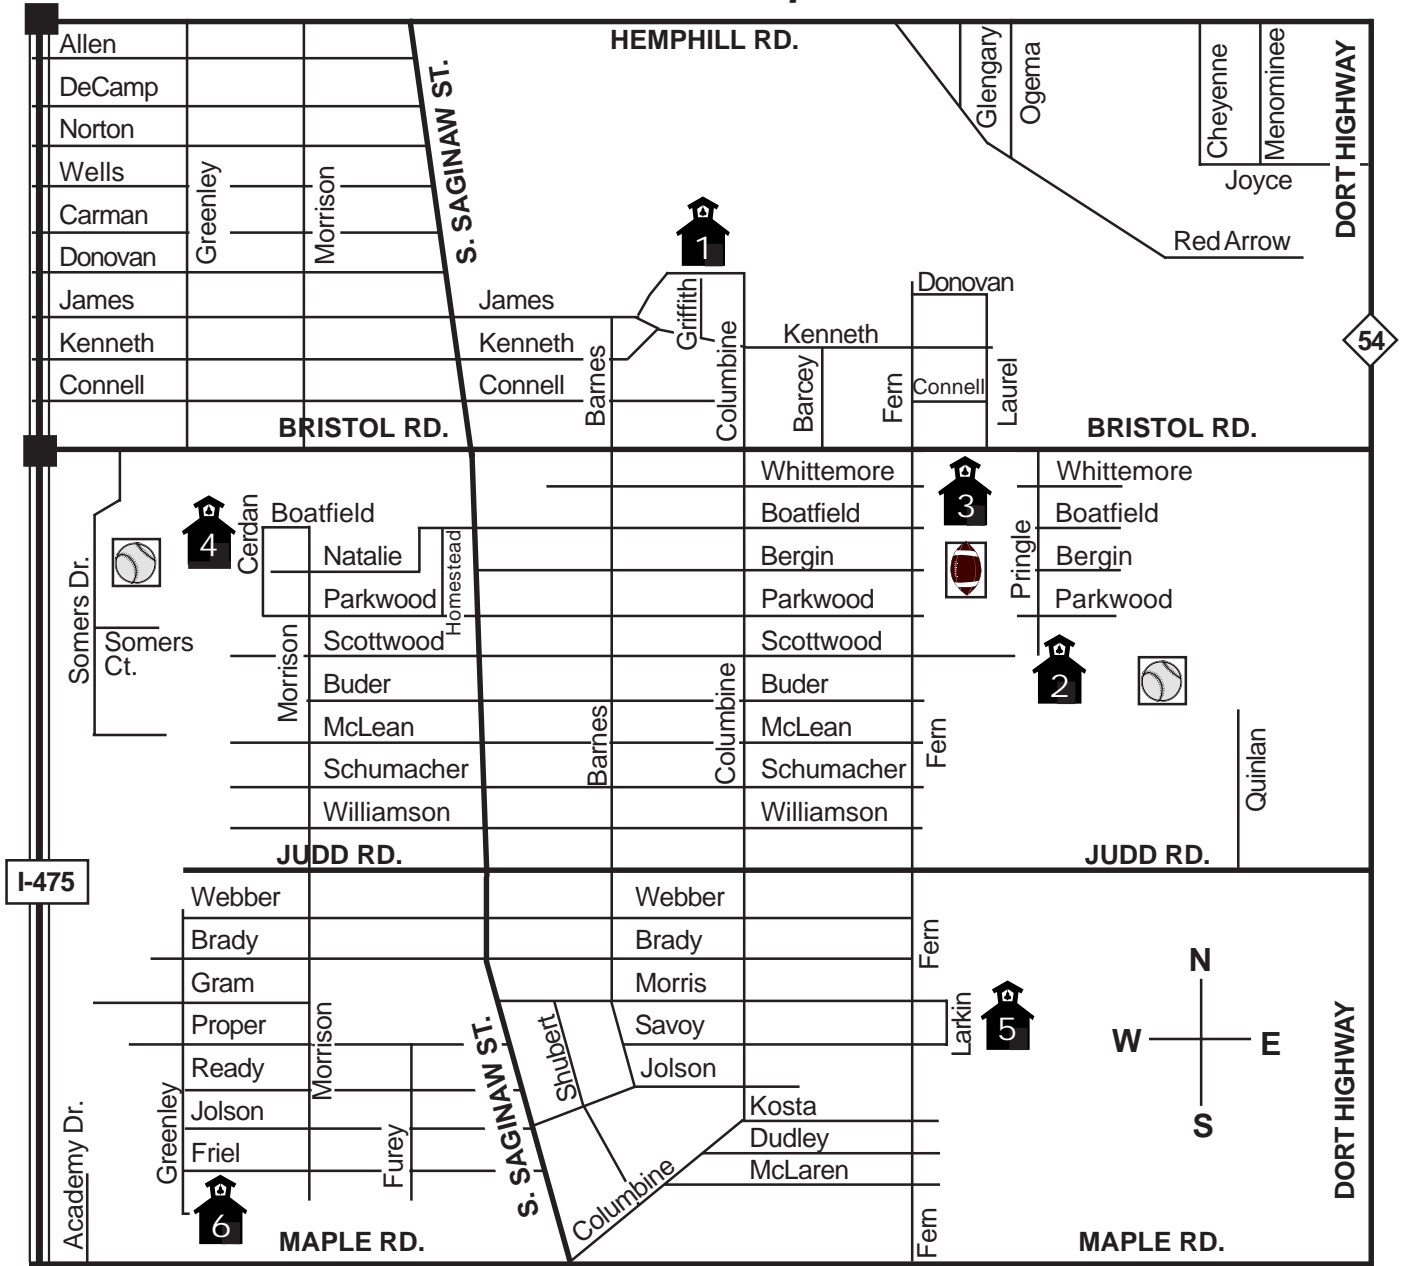

Bendle Public Schools District Map

Bendle Schools and Office Buildings

-  **Bendle Administration Offices**
3420 Columbine, Burton, 48529
591-2501
-  **Bendle High School (9th-12th)**
2283 E. Scottwood, Burton, 48529
591-5103
-  **Bendle Middle School (6th-8th)**
2294 E. Bristol Rd, Burton, 48529
591-3385
- Bendle Family Health Services**
591-9012
- Community Education**
591-4160

-  **West Bendle Elementary (3rd-5th)**
4020 Cerdan, Burton, 48529
591-0880
-  **South Bendle Elementary (Pre-K/2nd)**
4341 Larkin, Burton, 48529
591-0620
-  **Friel Street-Project S.K.I.P.**
4469 Greenley, Burton, 48529
591-3607

Baseball/Softball Field

Football Field